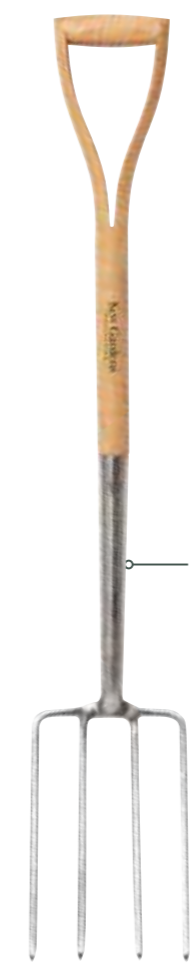

The Kew Gardens Collection Neverbend Stainless

10 YEAR GUARANTEE

Cultivators have longer handles which reduce the need for bending and help against back strain

Longer socket and double rivets for added strength