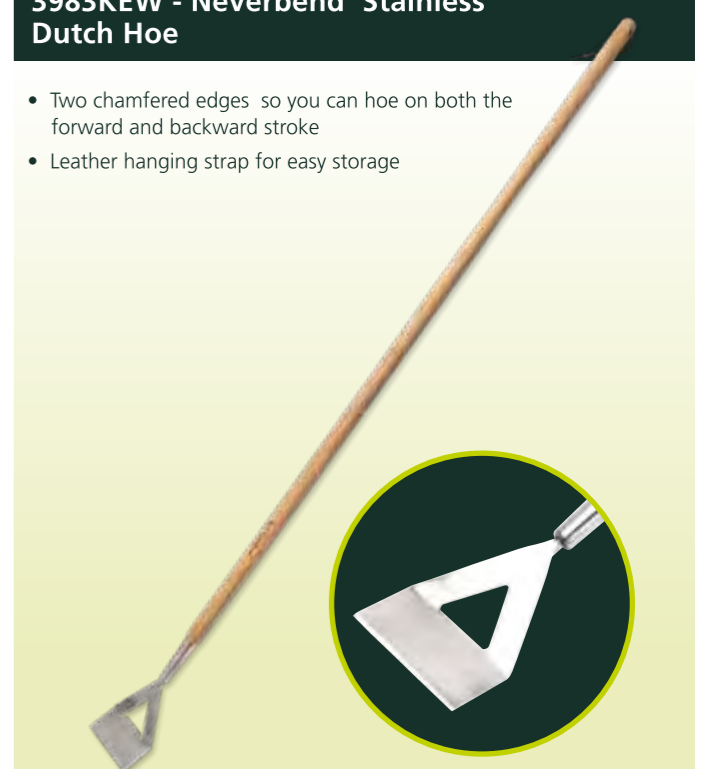

3985KEW - Neverbend Stainless Angled Hoe

- Cuts through the roots of weeds under the surface
- Ideal for use in hard to reach or confined spaces
- Leather hanging strap for easy storage
- 3 'working' edges

Shaft Size: 1524mm (60")
 Head Size: 127mm (5")

3983KEW - Neverbend Stainless Dutch Hoe

- Two chamfered edges so you can hoe on both the forward and backward stroke
- Leather hanging strap for easy storage