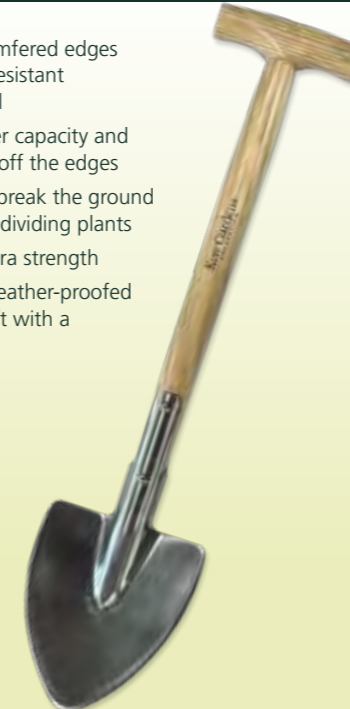

Overall Length: 530mm
Weight: 470g