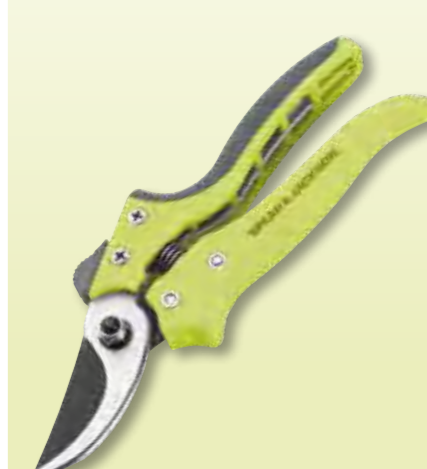

Overall Length: 200mm (8")

Blade Size: 60mm (2⅜")

Maximum Cut: 15mm (⅝") dia.