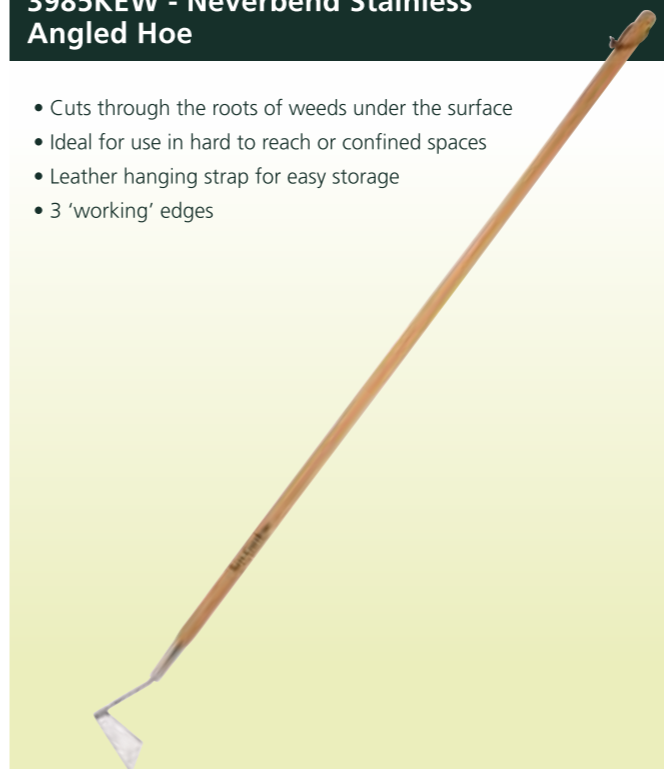

The Kew Gardens Collection

Long Handled Cultivators

3980KEW - Neverbend Stainless Garden Rake

- Extra wide head with 14 teeth for faster raking of soil into a fine tilth
- Leather hanging strap for easy storage

Shaft Size: 1524mm (60")
 Shaft Size: 370mm (14 1/2")

3982KEW - Neverbend Stainless Lawn Rake

- Excellent for moss and thatch removal and light aeration
- Leather hanging strap for easy storage

Shaft Size: 1371mm (54")
 Head Size: 440mm (17")

3985KEW - Neverbend Stainless Angled Hoe

- Cuts through the roots of weeds under the surface
- Ideal for use in hard to reach or confined spaces
- Leather hanging strap for easy storage
- 3 'working' edges