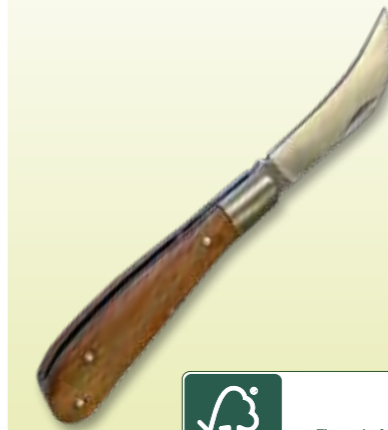

Overall Length: 345mm (13½")
Blade Size: 150mm (6")

4252KEW - Razorsharp® Garden Scissors

- Ideal for cutting green stems
- Suitable for use in the home and garden
- Durable carbon steel blades with chrome finish for lasting sharpness
- Durable, lightweight, ergonomic handles with soft non-slip grip
- Shock absorbing stopper for more comfortable pruning
- Right or left handed use

Total Length: 266mm (10½")
Head Size: 105mm (4½")

7946KEW - Razorsharp® Garden Knife

- Stainless steel blade
- Weatherproofed FSC® certified wooden handle for lasting durability

Blade Length (to fulcrum): 84mm (3⅜")
Overall Length: 172mm (6¾")
Head Size: 70mm (2¾")