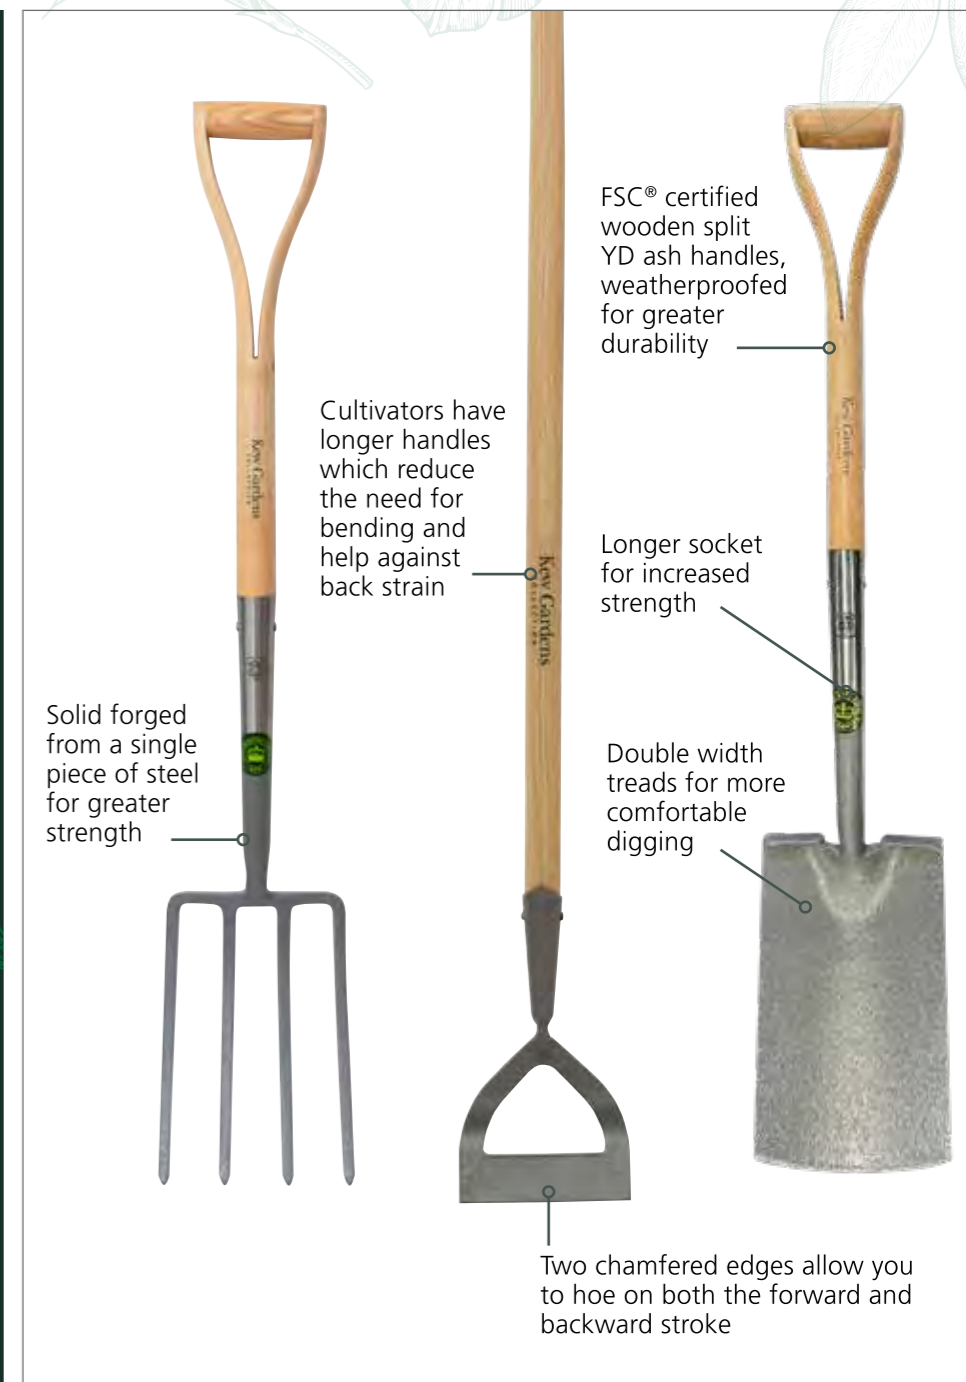

Handle Size: 305mm (12")
Head Size: 100mm (4")

5180KEW - Neverbend Stainless Steel Dutch Style Trowel

- A heart-shaped head made from easy clean, rust resistant mirror-polished stainless steel
- A pointed tip to easily break the ground and chamfered edges to cut through soil
- Durable, weatherproofed ash wood handle

NEW

Handle Size: 315mm (12")
Head Size: 138mm (5")

THE KEW GARDENS COLLECTION

Neverbend Carbon

"Exceptionally strong, built to last"

Our Neverbend Carbon range of garden tools have a hammer finished powder coating for improved resistance to rust, humidity and alkalis in the soil.

Harvested from FSC® certified wood from well managed forests, our weatherproof handles are made from the finest ash.

Every Neverbend Carbon product comes with a fifteen year guarantee.

15 YEAR GUARANTEE

The Kew Gardens Collection

Neverbend Carbon

Solid forged from a single piece of steel for greater strength

Cultivators have longer handles which reduce the need for bending and help against back strain

FSC® certified wooden split YD ash handles, weatherproofed for greater durability