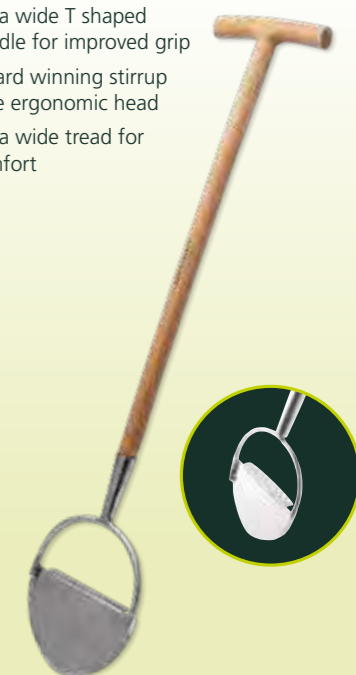

Shaft Size: 914mm (36")
Head Size: 220mm (8 11/16")