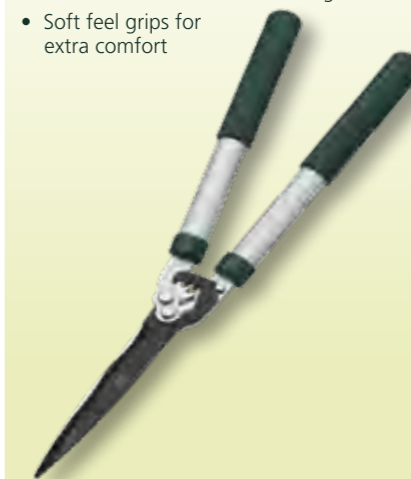

Overall Length: 670 - 860mm (26 - 33")
Blade Size: 230mm (9")

4868KEW - Razorsharp® Wooden Wishbone Handle Shears

- Wooden Wishbone shaped handles, weatherproofed for greater durability
- Chrome plated blades for rust resistance
- Notched blade for cutting thicker stems

Overall Length: 490mm (19 1/16")
Blade Size: 230mm (9")

4888KEW - Razorsharp® Wishbone Handle Shears

- Notched blade for cutting thicker stems
- Ergonomic wishbone shaped handles
- Adjustable tensioning
- Comfortable non-slip grip

Overall Length: 560mm (22")
Blade Size: 230mm (9")

8170KEW - Razorsharp® Geared Hedge Shears

- Geared mechanism for easier cutting with less effort
- C50 carbon steel blade for lasting sharpness
- PTFE coated upper blade for rust resistance and smoother cutting
- Soft feel grips for extra comfort