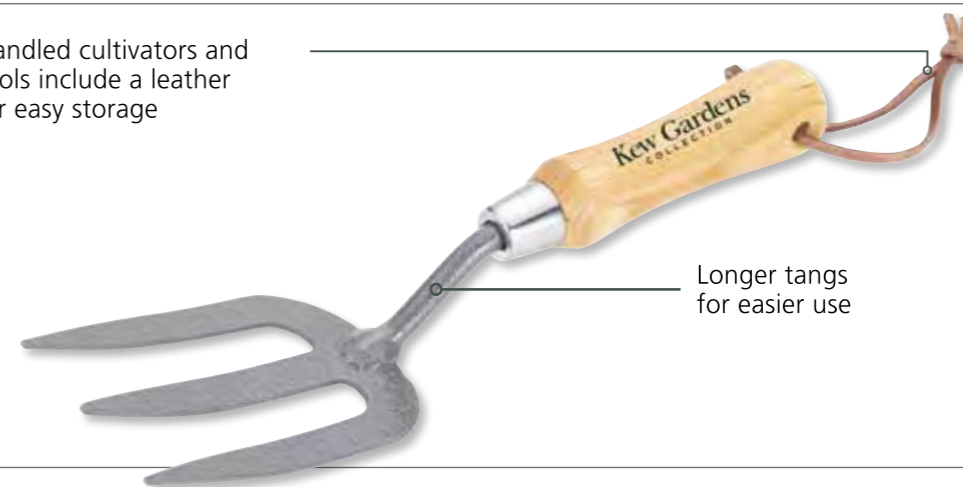

The Kew Gardens Collection

Neverbend Carbon

Solid forged from a single piece of steel for greater strength

Cultivators have longer handles which reduce the need for bending and help against back strain

FSC® certified wooden split YD ash handles, weatherproofed for greater durability

Longer socket for increased strength

Double width treads for more comfortable digging

Two chamfered edges allow you to hoe on both the forward and backward stroke

Short handled cultivators and hand tools include a leather strap for easy storage