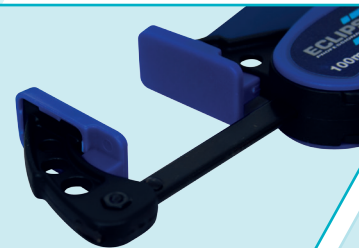

Introducing our comprehensive range of

ONE-HANDED BAR CLAMPS

NEW!

ONE-HANDED BAR CLAMPS

Introducing the family of **Eclipse One-Handed Bar Clamps**. Choose the best option for your needs from the Heavy-Duty, Original, Mini and Micro series, designed and developed to offer high quality, performance and value. Eclipse One-Handed Bar Clamps are tools to trust.

Spreader Option

Insert trigger

Removable pads

★ GOOD / ★★ BETTER / ★★★ BEST

For further information on these on any of our products, please email us via sales@eclipse-tools.com or alternatively visit our website below.